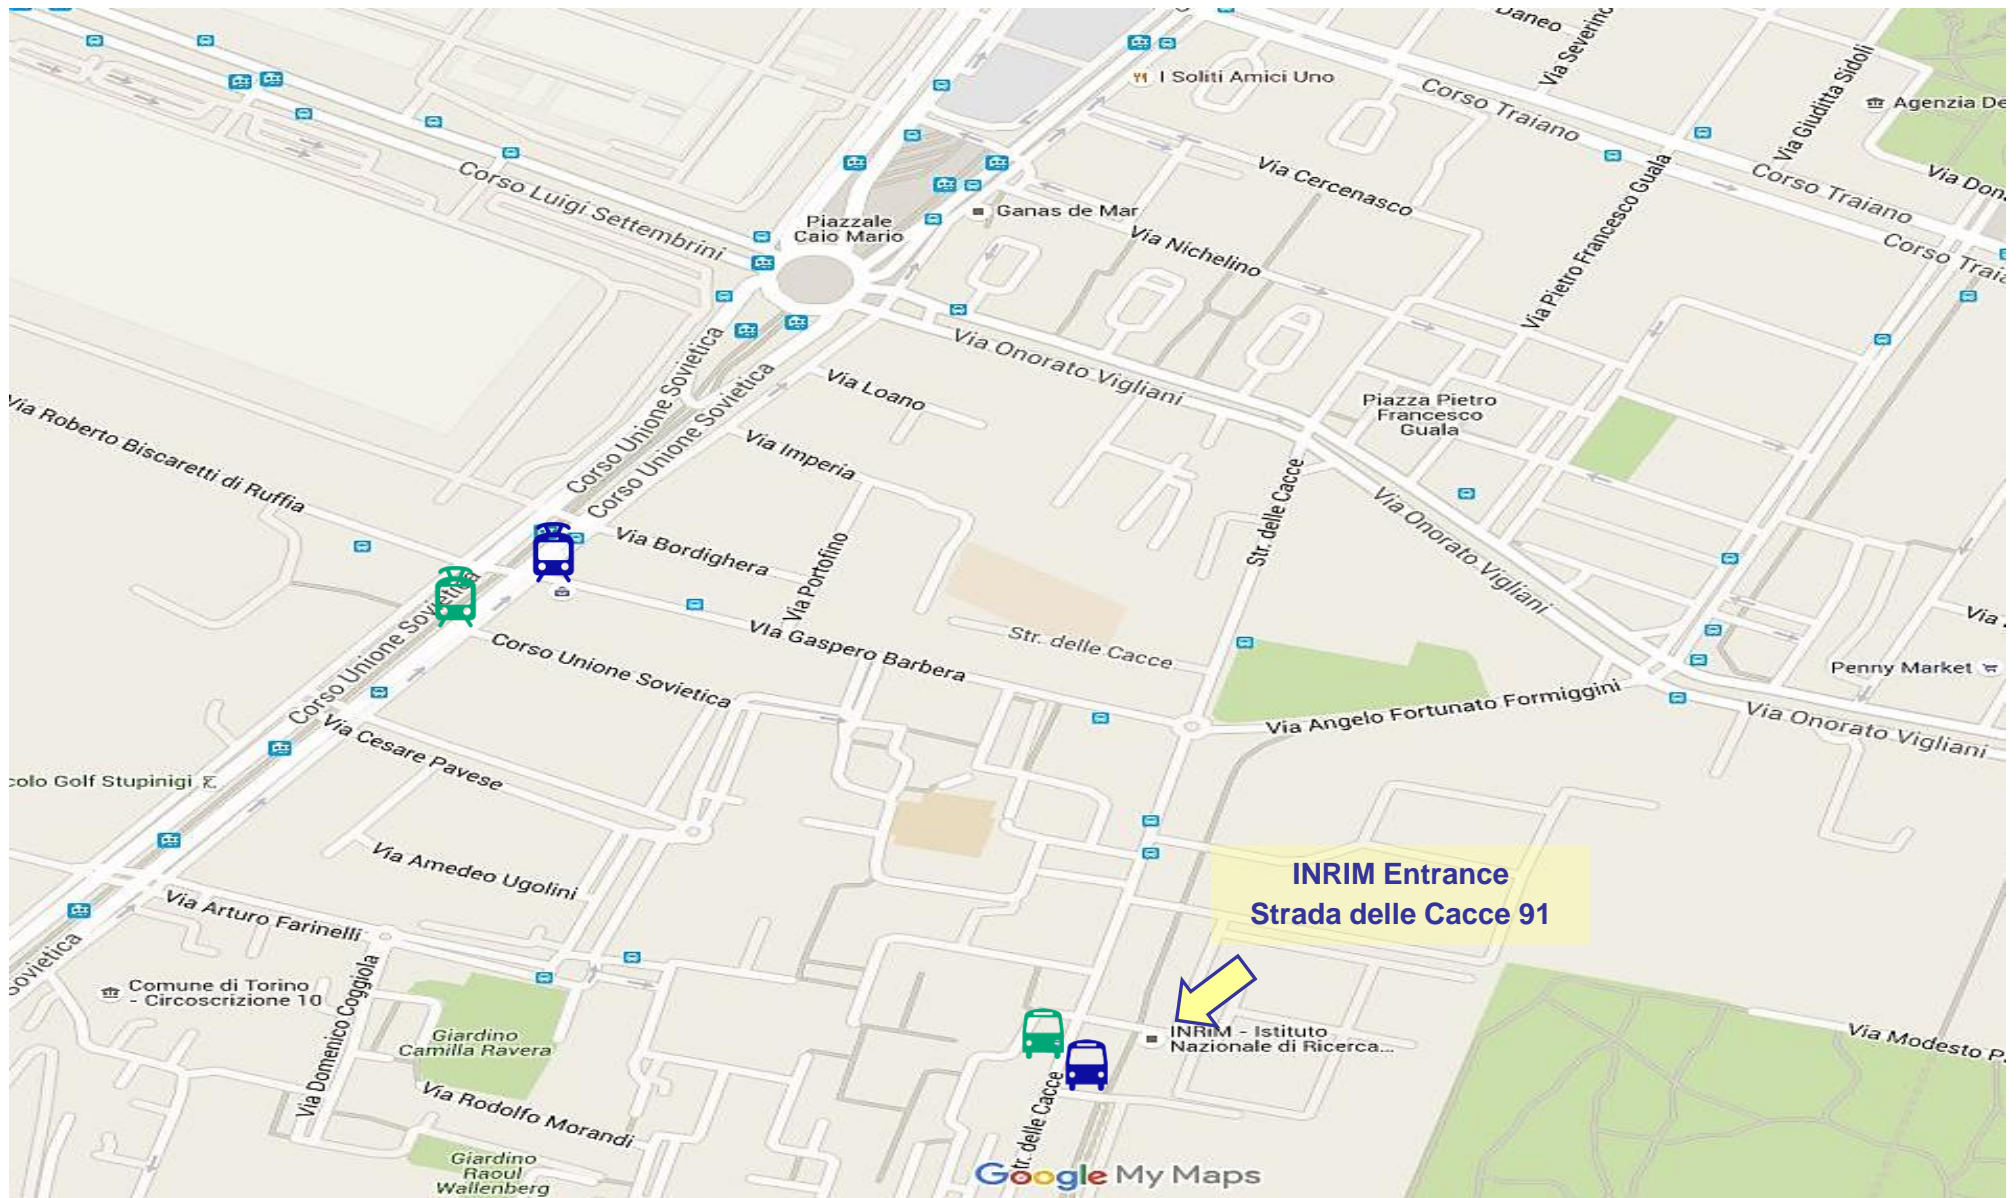

By train

Torino has two main railway stations, [Porta Nuova](#) and [Porta Susa](#).
Further information are available on the [Italian Group for Railway website](#).

By bus

The terminal bus of Torino is located in corso Vittorio Emanuele 131/H.
www.autostradale.it
www.eurolines.com

By car

You can reach Torino by means of five motorways:

- A32 Torino - Fréjus from France
- A5 Torino - Monte Bianco from France and Switzerland
- A4 Torino - Milano - Venezia from Central and Eastern Europe
- A6 Torino - Savona from Liguria and the South of France
- A21 Torino - Piacenza from Central and Southern Italy.

All motorways link up with the Torino ring road (Tangenziale A55), from where you can reach the city centre.

Parking in the city centre is expensive and can be problematic. Some hotels offer fee-paying parking service. Nearby INRiM there are more options for parking and it's free.

[Booking.com](https://www.booking.com)

[Trivago](https://www.trivago.com)

BUS & TRAM STOPS

line 63 bus stop
from the city centre to INRIM

line 4 tram stop
from the city centre to INRIM

line 63 bus stop
from INRIM to the city centre